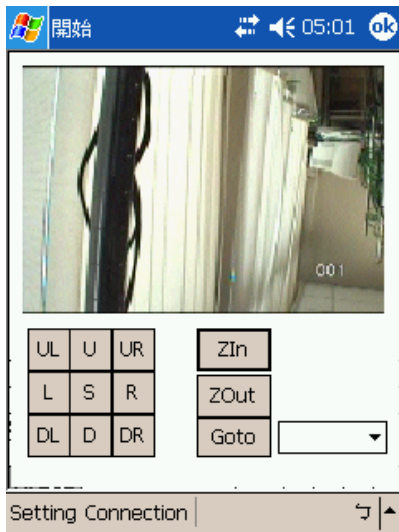

# Mobile Explorer

- Pocket PC Environment
- Live Preview
- PTZ Control
- Supports various PTZ protocol
- Supports ACTi Video Server, IP Camera, IP Zoom Camera, IP Speed Dome

## • Live Preview and PTZ over Pocket PC

ACTi Mobile Explorer connects to ACTi IP devices and preview instantly. This tool also provides pan, tilt, zoom, and goto-preset function so that user may not only actually see the video but also control the speed dome.