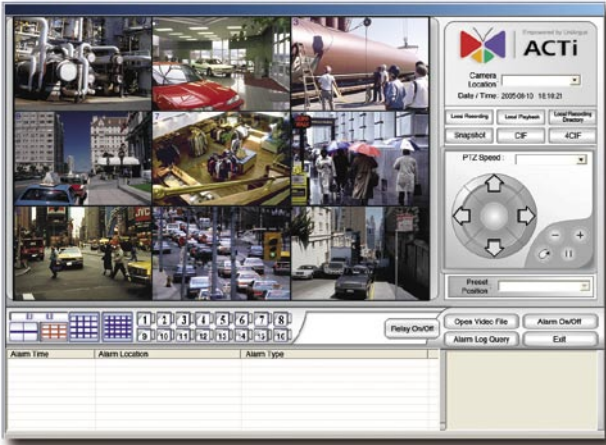

# Hybrid nDVR

Application Software  
ACTi Hybrid nDVR - nDVR + IP Edition

## Preliminary

- Hybrid solution to support analog and IP cameras
- Manage up to 25 cameras (16 analog + 9 IP)
- Supports 1, 4, 9, 16, 25 preview windows
- Client-server infrastructure
- eMap management
- Advanced remote monitoring
- Scalable to enterprise-level manageability

### ► All-in-one surveillance solution

Traditional surveillance systems that include independent video monitoring, anti-intrusion, fire alarm, and entrance control systems, are subject to poor performance and high maintenance costs. ACTi Hybrid nDVR breaks all these limitations and provides a seamless integration for diverse surveillance devices.

### ► Advanced remote monitoring

ACTi Hybrid nDVR gives you full access to your cameras and security devices through web-based user interface. You can control PTZ (Pan/Tilt/Zoom) cameras and security devices such as alarms, lights and door locks etc. through the internet. Motion detected intrusion and alarm notifications to emails and phones are also available.