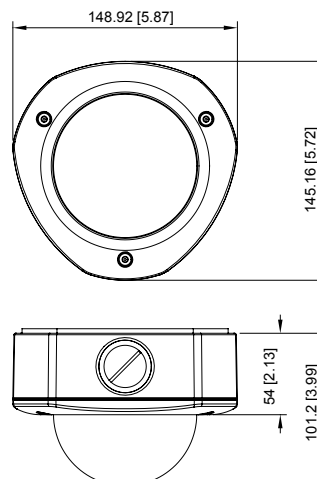

- 1 LAN port
- 2 WAN port
- 3 Power input
- 4 Composite video output
- 5 Audio & digital input/output

DIMENSION DIAGRAM

Unit: mm [inch]

CAM-7300 Series

PRODUCT SPECIFICATION

		CAM-7300	CAM-7320
Image	Device	Interline Transfer SONY Super HAD CCD	Interline Transfer SONY EXviewHAD CCD
	Size	1/3 inch	
	Effective Pixels (HxV)	768 x 494 (NTSC); 752 x 582 (PAL)	
	Horizontal Resolution	540 TVL	
	Multi-stream	Up to 4 configurable frame rate/bit rate streams for preview and recording	
Min. Scene Illumination	Color	0.15 Lux at F1.2 (30IRE, SAGC)	Color mode automatically switched to B/W mode under 4 Lux
	B/W	N/A	0.05 Lux at F1.2 (30IRE, SAGC ON)
	IR Sensitivity	N/A	from 700nm to 1100nm
Lens	Focal Length	3.8 ~ 9.5 mm	
	Lens Mount	Board lens	
Camera Angle Adjustment	X (Panning)	± 150°	
	Y (Tilting)	90° (The adjust angle of vision 0° ~ 77°)	
Synchronization	Sync. System	Internal	
Day/Night Functions	Day/Night Switching	N/A	Internal auto switching
	Motion Detection	Yes (3 windows)	
Functions	Electronic Shutter	AES On: 1/60 ~ 1/100,000 sec. (NTSC); 1/50 ~ 1/100,000 sec. (PAL); AES Off: 1/60 sec. (NTSC); 1/50 sec. (PAL)	
	BLC	On / Off (switchable)	
	AGC	On / Off (switchable)	
	White Balance	AWB	
	Auto Iris Control	Video / DC (switchable)	
S/N Ratio	S/N Ratio	Better than 50 dB (AGC off)	
Video (Compression)	Compression	MPEG-4 ASP compliant	
	Picture Resolution	Full D1 (720x480 in NTSC, 720x576 in PAL); CIF (352x240 in NTSC, 352x288 in PAL); QCIF (160x112 in NTSC, 176x144 in PAL)	
	Bit Rate	28 K ~ 3M bps	
Video Output	Composite Output	CVBS, 1.0Vp-p with 75 Ω loading, BNC connector	
Audio Input	Compression	8kHz, Mono, PCM	
	Audio Line Input	Unbalanced, 1.4 Vp-p, 1Vrms, terminal block	
Audio Output	Compression	8kHz, Mono, PCM	
	Audio Line Input	Unbalanced, 1.4 Vp-p, 1Vrms, terminal block	
Alarm	Input	1, TTL, terminal block	
	Output	1, TTL, terminal block	
External I/O	Reset Button	Factory default	
Casing	IP66 Rated	Weatherproof casing with IP66 standard	
	Vandal Proof	Vandal proof supports, durability up to 702 KgF	
	Mount Types	Surface / Flush / Wall	
Network	LAN Port	Ethernet (10/100Base-T), RJ-45 connector	
	WAN Port	Ethernet (10/100Base-T), RJ-45 connector	
	Protocol	TCP, UDP, IP, HTTP, DHCP, PPPoE, RTP, RTSP, FTP, SMTP	
Software	Web Browser	Microsoft Internet Explorer 6.0 or above	
	SDK	ActiveX control, C SDK	
	Security	Password Protection : Configured by the administrator	
Operating	Heater	Yes	
	Temperature	-30 ~ 50 °C (-22~ 122 °F)	
Power	Power Requirement	DC 12 V ±10% (CAM-7300) PoE (IEEE802.3af) with Class 3 (CAM-7301) AC 24 V ±10% (CAM-7302)	DC 12 V ±10% (CAM-7320) PoE (IEEE802.3af) with Class 3 (CAM-7321) AC 24 V ±10% (CAM-7322)
	Power Consumption	9 W	
Physical	Dimensions (ØxH)	148.92 mm x 101.2 mm (5.87" x 3.99")	
	Weight	1,145 g (2.5lb)	