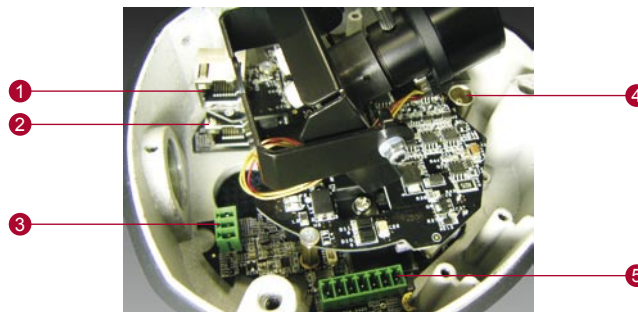

- 1 LAN port
- 2 WAN port
- 3 Power input
- 4 Composite video output
- 5 Audio & digital input/output

DIMENSION DIAGRAM

Unit: mm [inch]

CAM-7300 Series

PRODUCT SPECIFICATION

		CAM-7300	CAM-7320
Image	Device	Interline Transfer SONY Super HAD CCD	Interline Transfer SONY EXviewHAD CCD
	Size	1/3 inch	
	Effective Pixels (HxV)	768 x 494 (NTSC); 752 x 582 (PAL)	
	Horizontal Resolution	540 TVL	
	Multi-stream	Up to 4 configurable frame rate/bit rate streams for preview and recording	
Min. Scene Illumination	Color	0.15 Lux at F1.2 (30IRE, SAGC)	Color mode automatically switched to B/W mode under 4 Lux
	B/W	N/A	0.05 Lux at F1.2 (30IRE, SAGC ON)
	IR Sensitivity	N/A	from 700nm to 1100nm
Lens	Focal Length	3.8 ~ 9.5 mm	
	Lens Mount	Board lens	
Camera Angle Adjustment	X (Panning)	± 150°	
	Y (Tilting)	90° (The adjust angle of vision 0° ~ 77°)	
Synchronization	Sync. System	Internal	
Day/Night Functions	Day/Night Switching	N/A	Internal auto switching
	Motion Detection	Yes (3 windows)	
Functions	Electronic Shutter	AES On: 1/60 ~ 1/100,000 sec. (NTSC); 1/50 ~ 1/100,000 sec. (PAL); AES Off: 1/60 sec. (NTSC); 1/50 sec. (PAL)	
	BLC	On / Off (switchable)	
	AGC	On / Off (switchable)	
	White Balance	AWB	
	Auto Iris Control	Video / DC (switchable)	
S/N Ratio	S/N Ratio	Better than 50 dB (AGC off)	
Video (Compression)	Compression	MPEG-4 ASP compliant	
	Picture Resolution	Full D1 (720x480 in NTSC, 720x576 in PAL); CIF (352x240 in NTSC, 352x288 in PAL); QCIF (160x112 in NTSC, 176x144 in PAL)	
	Bit Rate	28 K ~ 3M bps	
Video Output	Composite Output	CVBS, 1.0Vp-p with 75 Ω loading, BNC connector	
Audio Input	Compression	8kHz, Mono, PCM	
	Audio Line Input	Unbalanced, 1.4 Vp-p, 1Vrms, terminal block	
Audio Output	Compression	8kHz, Mono, PCM	
	Audio Line Input	Unbalanced, 1.4 Vp-p, 1Vrms, terminal block	
Alarm	Input	1, TTL, terminal block	
	Output	1, TTL, terminal block	
External I/O	Reset Button	Factory default	
Casing	IP66 Rated	Weatherproof casing with IP66 standard	
	Vandal Proof	Vandal proof supports, durability up to 702 KgF	
	Mount Types	Surface / Flush / Wall	
Network	LAN Port	Ethernet (10/100Base-T), RJ-45 connector	
	WAN Port	Ethernet (10/100Base-T), RJ-45 connector	
	Protocol	TCP, UDP, IP, HTTP, DHCP, PPPoE, RTP, RTSP, FTP, SMTP	
Software	Web Browser	Microsoft Internet Explorer 6.0 or above	
	SDK	ActiveX control, C SDK	
	Security	Password Protection : Configured by the administrator	
Operating	Heater	Yes	
	Temperature	-30 ~ 50 °C (-22~ 122 °F)	
Power	Power Requirement	DC 12 V ±10% (CAM-7300) PoE (IEEE802.3af) with Class 3 (CAM-7301) AC 24 V ±10% (CAM-7302)	DC 12 V ±10% (CAM-7320) PoE (IEEE802.3af) with Class 3 (CAM-7321) AC 24 V ±10% (CAM-7322)
	Power Consumption	9 W	
Physical	Dimensions (ØxH)	148.92 mm x 101.2 mm (5.87" x 3.99")	
	Weight	1,145 g (2.5lb)	